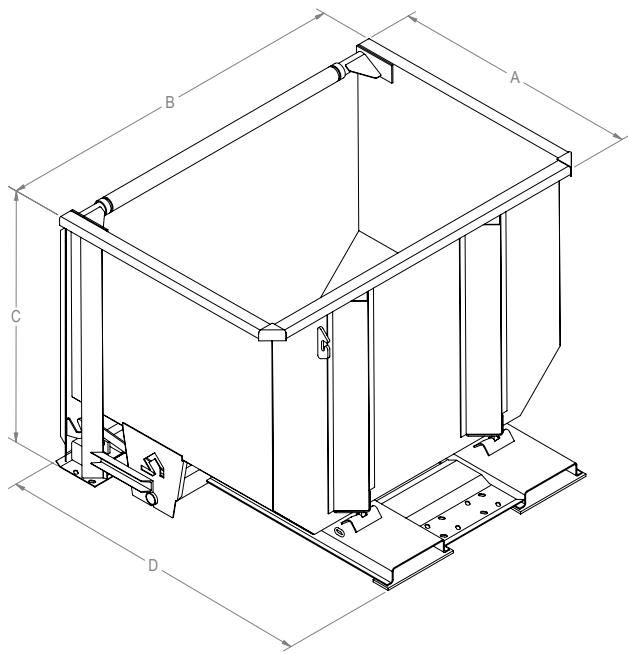

"The Orange Box"

CONNEXUS

INDUSTRIES INC

Chain & Industrial Manufactured Solutions

- Safe Hands-Free Operation
- Formed and Welded Steel Construction
- 1 thru 10 Cubic Yard Capacities
- Caster Mounts Standard on Most Models
- Safety Orange Rust-Resistant Industrial Finish
- Custom Sizes Available

The **EASY EMPTY** Container is the only true self-dumping hopper on the market to date. As the forklift tilts the mast just a few degrees forward, the **EASY EMPTY** Container will tip and the unique self-locking mechanism will release the door. Simply tilt the mast back or lower to the ground, and the **EASY EMPTY** Container will reset and the door is locked. Within seconds the **EASY EMPTY** Container is ready to go back to work! *It's just that EASY!*

Made in the USA

Model	Cubic Yards	A	B	C	D	Weight (lbs)
12 ga. with 3/16" base						
050	1/2	34	26	30	44	198
075	3/4	34	26	36	44	248
100	1	44	37	36	52	380
11 ga. with 3/16" base						
150	1 1/2	44	45	45	52	528
200	2	44	62	43	52	610
300	3	52	74	47	63	749
400	4	52	92	47	63	1084
500	5	64	92	51	75	1229
1000	10	76	92	71	84	1733
Skid Steer Model						
SS - 150	1 1/2	32	64	43	40	400